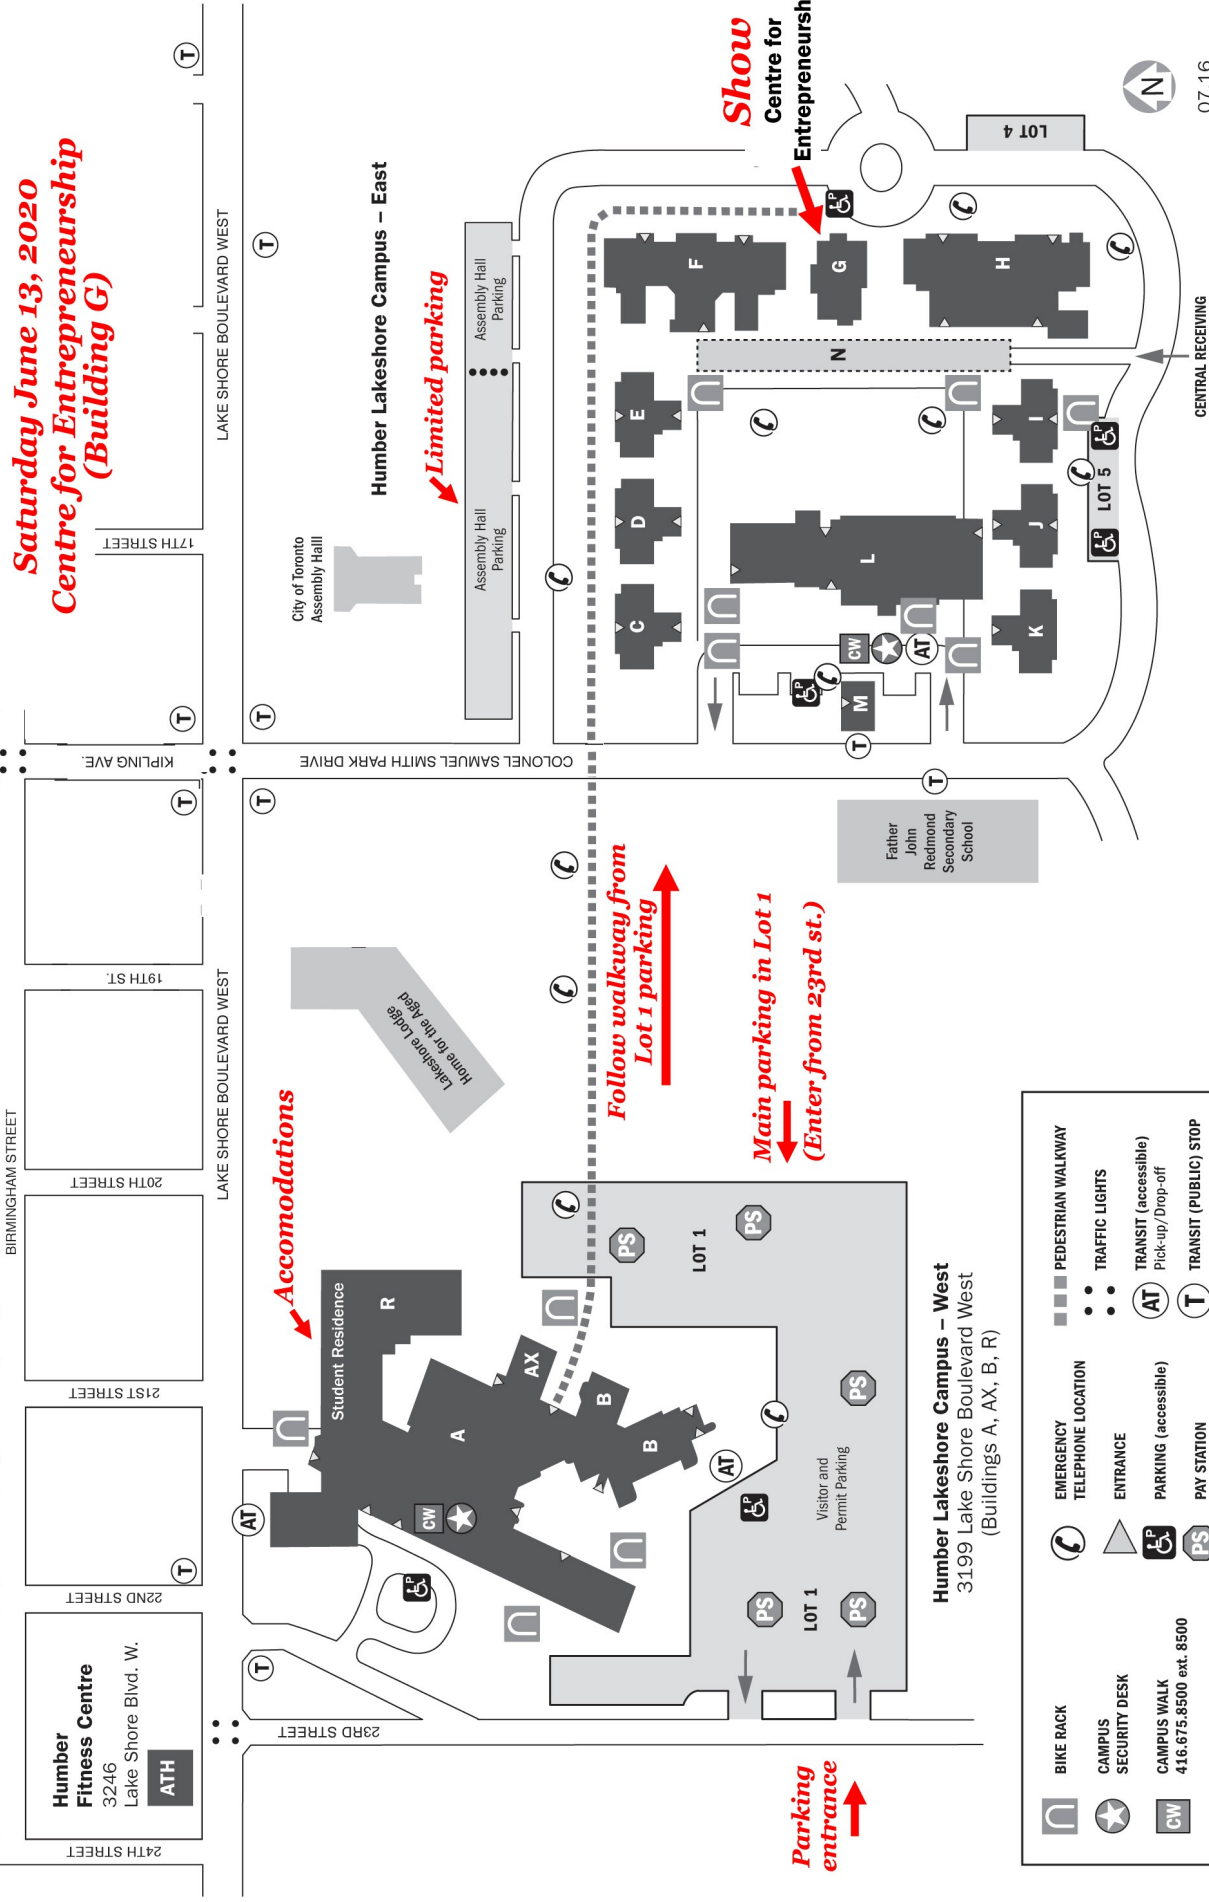

Humber Lakeshore Campus

ON PARADE 2020 Show
Saturday June 13, 2020
Centre for Entrepreneurship
(Building G)

	BIKE RACK		EMERGENCY TELEPHONE LOCATION		PEDESTRIAN WALKWAY
	CAMPUS SECURITY DESK		ENTRANCE		TRAFFIC LIGHTS
	CAMPUS WALK 416.675.8500 ext. 8500		PARKING (accessible)		TRANSIT (accessible) Pick-up/Drop-off
			PAY STATION		TRANSIT (PUBLIC) STOP