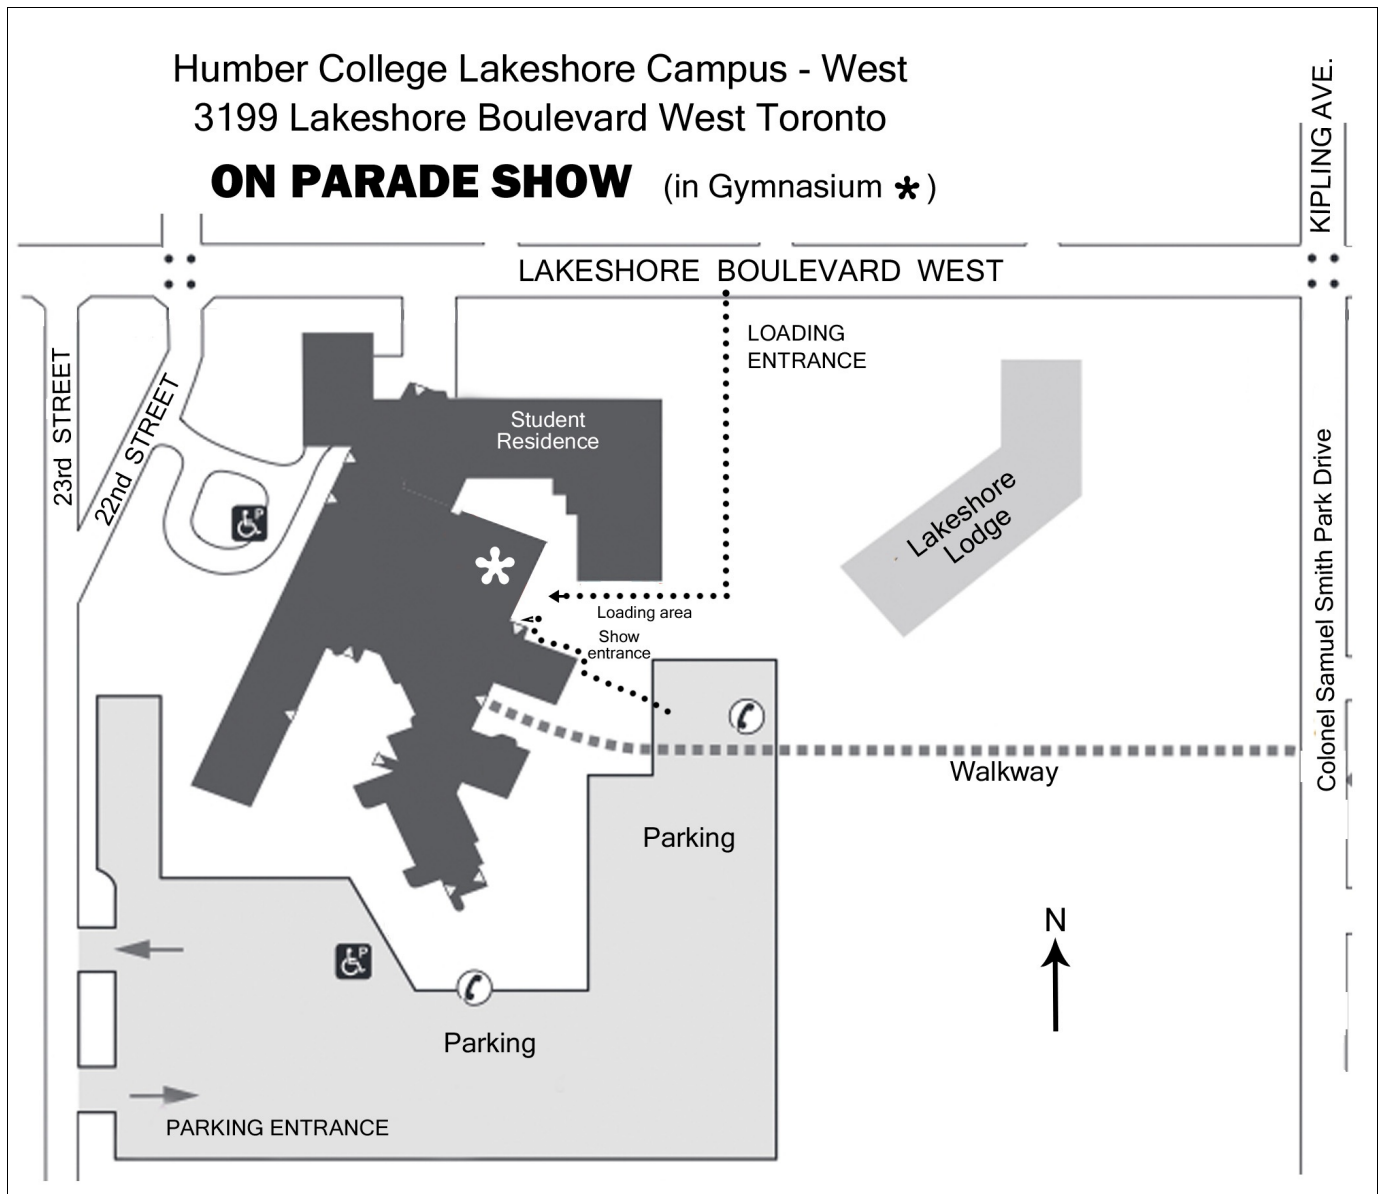

ON PARADE Presented by the Ontario Model Soldier Society Show Directions

The show will be located in the main building of Humber College's Lakeshore Campus at 3199 Lake Shore Boulevard West in Toronto. This is a short distance west of Kipling Avenue and a bit over a kilometre east of Brown's Line.

From the QEW/Gardiner Expressway take the Kipling exit (from the east) or Brown's Line (from the west) and continue south to Lake Shore Blvd. From Highway 401 take Highway 427 south and then continue south onto Brown's Line.

Public transit access is via the 508 Streetcar along Lake Shore Blvd (stops at 22nd St.) or from the Kipling subway station via the #44 Kipling South bus route.

Parking is free on the Saturday. Enter off 23rd street on the west side of the building.

The plan below shows the campus around the show site and indicates the parking area and loading access.

ON PARADE Presented by the Ontario Model Soldier Society Show Directions

The building plan below shows the main Humber College building, the location of the show and other facilities such as washrooms, ATM and the food court. The routes into the show from the street entrance on Lake Shore Boulevard and from the parking area are marked in red.