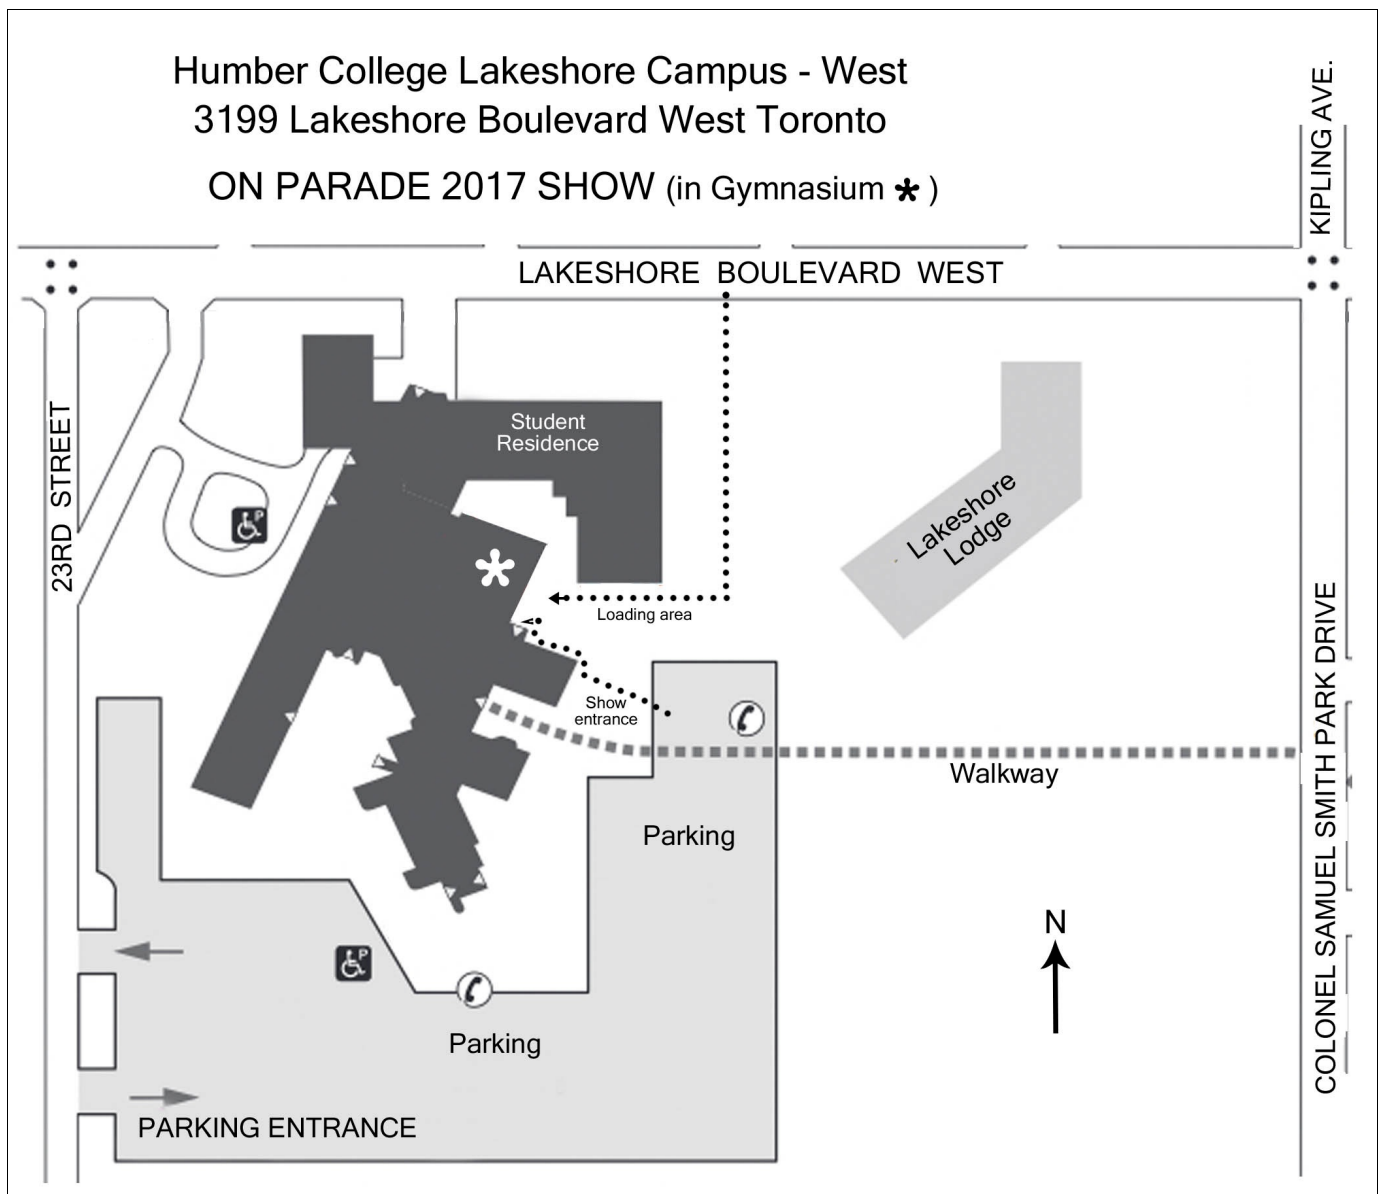

ON PARADE Presented by the Ontario Model Soldier Society Show Directions

The show will be located in the main building of Humber College's Lakeshore Campus at 3199 Lake Shore Boulevard West in Toronto. This is a short distance west of Kipling Avenue and a bit over a kilometre east of Brown's Line.

From the QEW/Gardiner Expressway take the Kipling exit (from the east) or Brown's Line (from the west) and continue south to Lake Shore Blvd. From Highway 401 take Highway 427 south and then continue south onto Brown's Line.

Public transit access is via the 508 Streetcar along Lake Shore Blvd (stops at 22nd St.) or from the Kipling subway station via the #44 Kipling South bus route.

Parking is free on the Saturday. Enter off 23rd street on the west side of the building.

The plan below shows the campus around the show site and indicates the parking area and loading access.

ON PARADE Presented by the Ontario Model Soldier Society Show Directions

The building plan below shows the main Humber College building, the location of the show and other facilities such as washrooms, ATM and the food court. The routes into the show from the street entrance on Lake Shore Boulevard and from the parking area are marked.