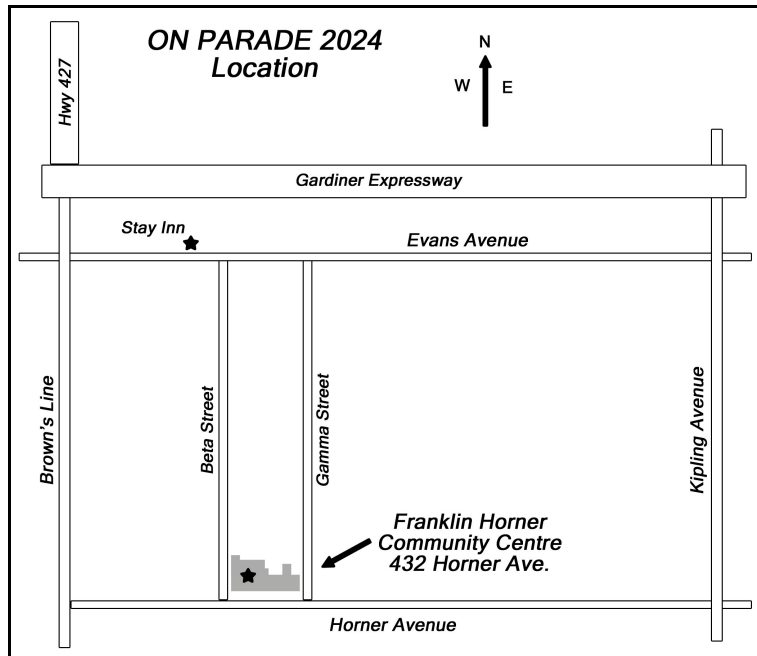

Directions to...

ON PARADE 2024 - Canada's Largest Model Soldier Show

Presented by the Ontario Model Soldier Society

Saturday, June 15, 2024 9 am to 3 pm

Franklin Horner Community Centre 432 Horner Ave. Toronto (Etobicoke)

Our show space consists of two adjoining gymnasiums. Enter the building through the door at the northwest corner.

Getting there...

From the west (401): Take Highway 401 east to Highway 427. Go south on 427 and continue south onto Brown's Line. Travel south on Brown's Line and turn left onto Horner Ave. Proceed east to Beta Street.

From the west (QEW): Take the QEW east to the Evans Ave./West Mall exit. Turn right onto Evans Ave. then right again onto Brown's Line. Travel south on Brown's Line and turn left onto Horner Ave. Proceed east to Beta Street.

By TTC: From the Islington subway station take the Islington South Route #110A which stops at Horner and Beta street.

Parking: Parking is available at the rear of the Community Centre and can be accessed by either Beta or Gamma Street.