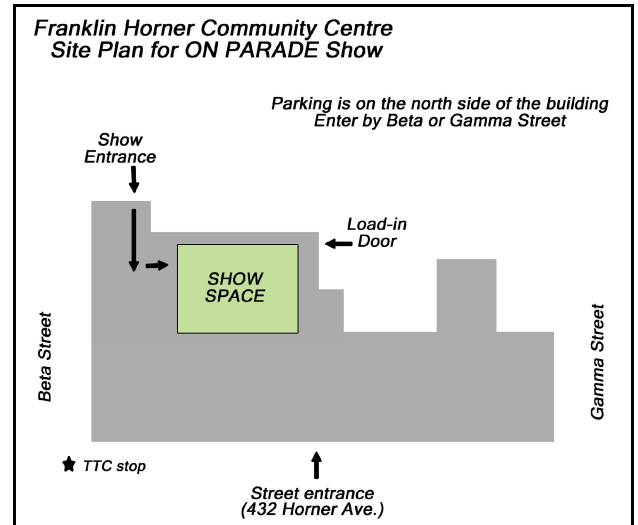

Directions to...

ON PARADE 2024 - Canada's Largest Model Soldier Show

Presented by the Ontario Model Soldier Society

Saturday, June 15, 2024 9 am to 3 pm

Franklin Horner Community Centre 432 Horner Ave. Toronto (Etobicoke)

Our show space consists of two adjoining gymnasiums. Enter the building through the door at the northwest corner.

Getting there...

From the west (401): Take Highway 401 east to Highway 427. Go south on 427 and continue south onto Brown's Line. Travel south on Brown's Line and turn left onto Horner Ave. Proceed east to Beta Street.

From the west (QEW): Take the QEW east to the Evans Ave./West Mall exit. Turn right onto Evans Ave. then right again onto Brown's Line. Travel south on Brown's Line and turn left onto Horner Ave. Proceed east to Beta Street.